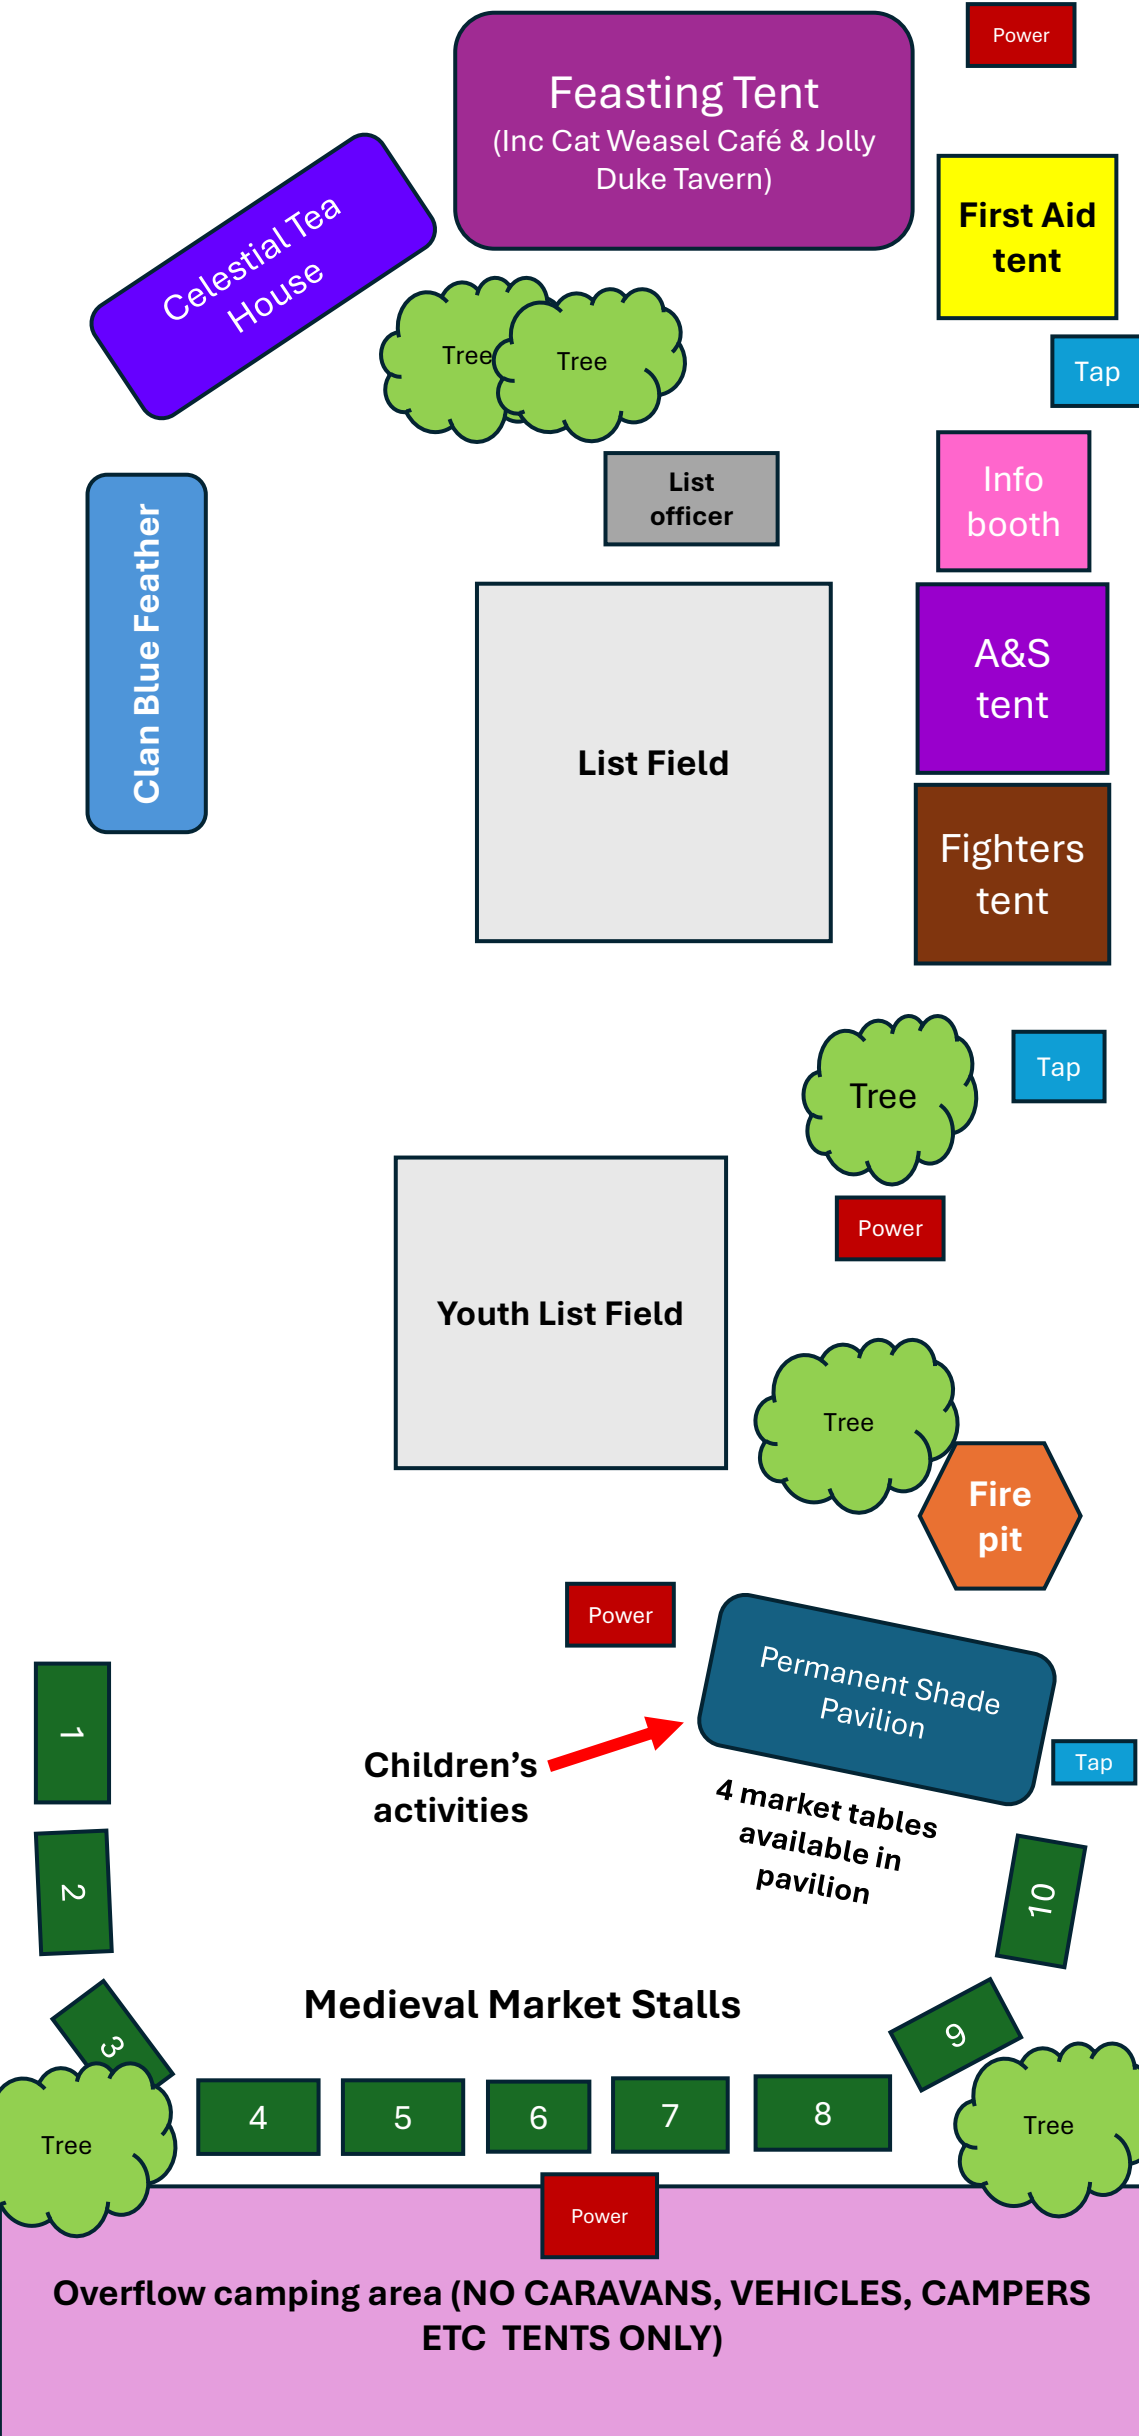

No camp sites

Main Bunk House

Main Kitchen

Feast Tent
(Inc Cat Weasel Café & Jolly Duke Tavern)

Celestial Tea House

Clan Blue Feather

List officer

List Field

Agility Tower OFF LIMITS

Royal cabin

Un-powered camp site

Un-powered camp site

Toilet & Laundry Block

No camp sites

On site residents – OFF LIMITS

Bushland – OFF LIMITS FOR CAMPING

Long stay car park

Gravel pile OFF LIMITS

Archery range

Siege engine range

Roadway 5km/hr ONLY

Main event area map

Roadway 5km/hr ONLY

Toilet & Laundry Block

No camp sites

Archery Range

On site residents – OFF LIMITS

Bushland – OFF LIMITS FOR CAMPING

Bushland - OFF LIMITS FOR CAMPING