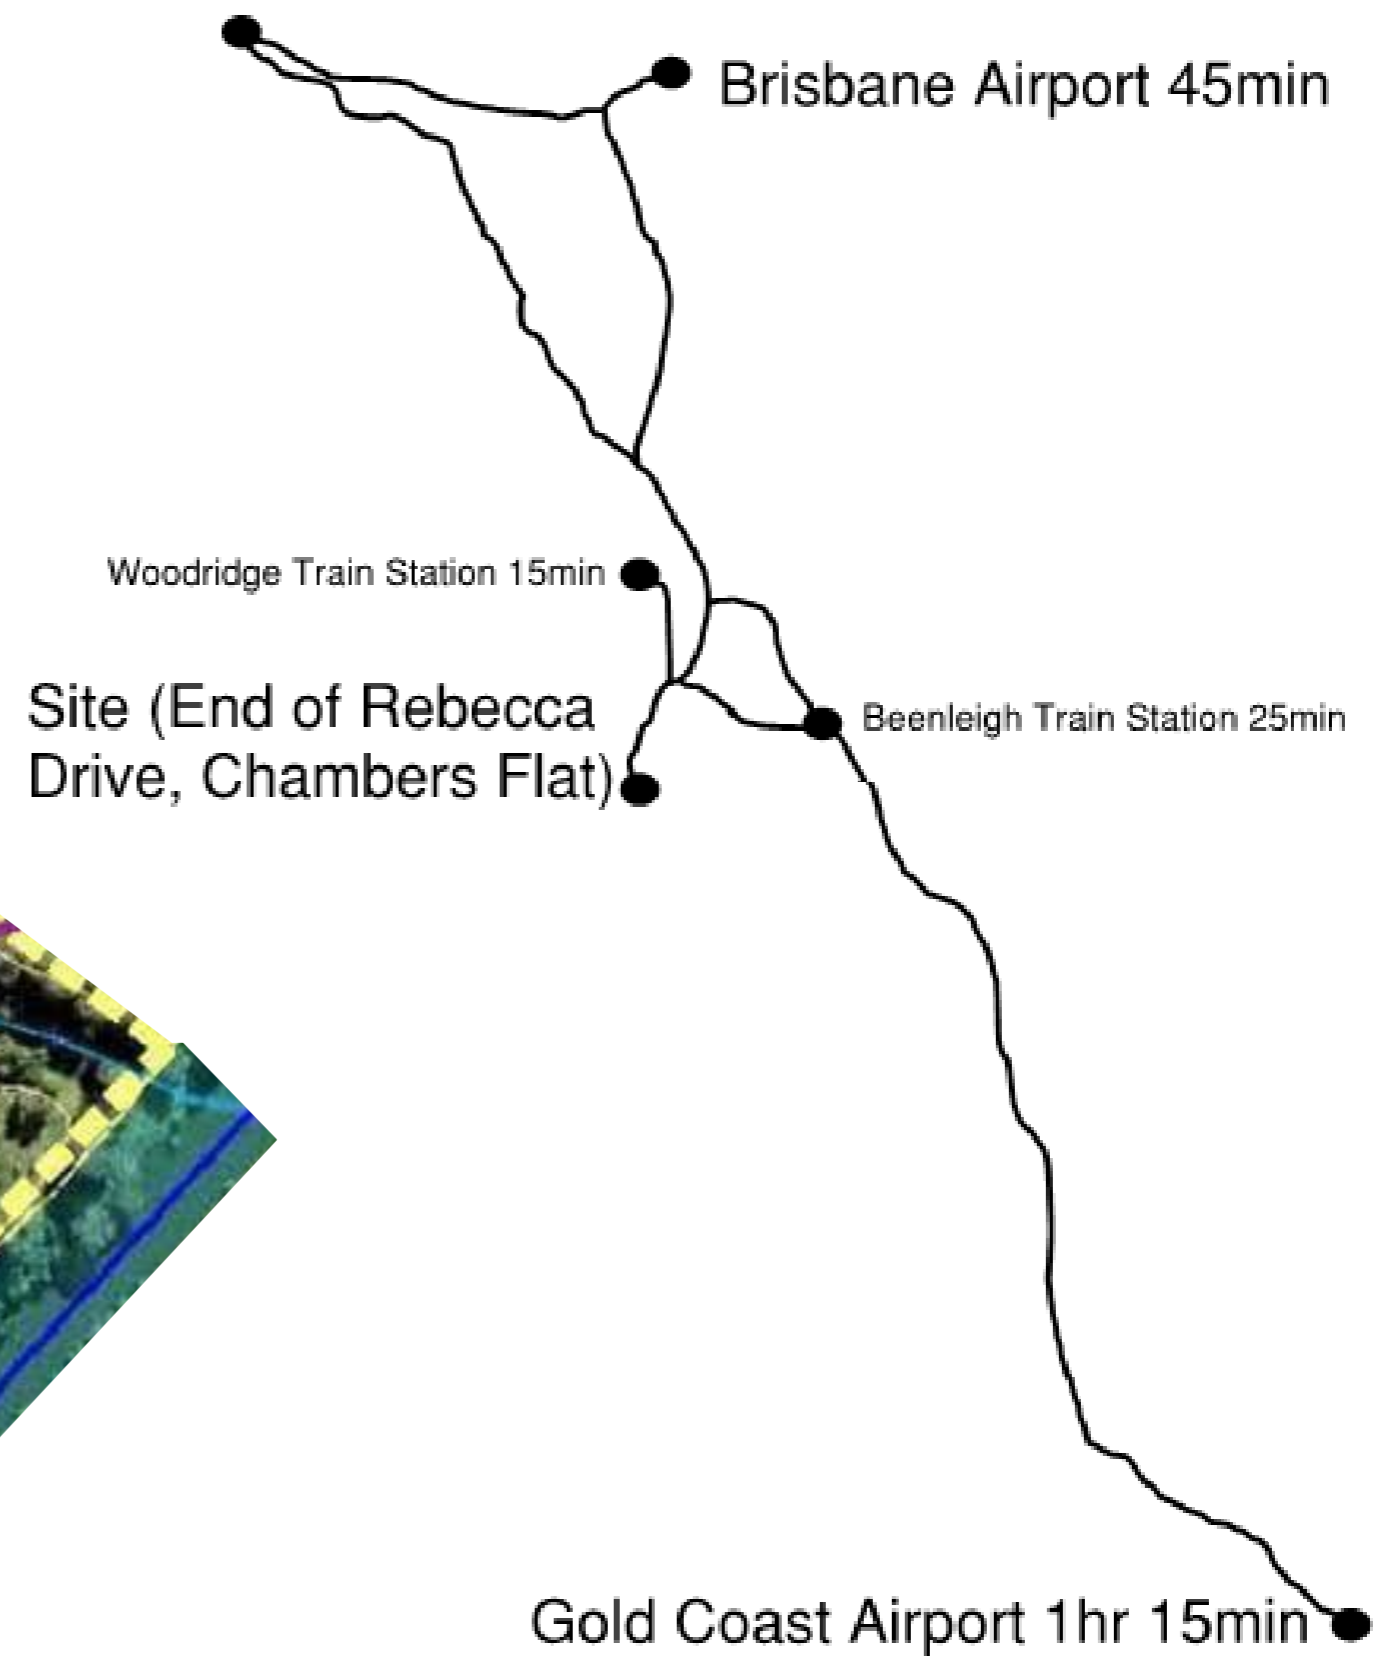

Old Site (45min to Brisbane airport,
10min to Ferry Grove Train Station)

Great Northern War 2022 Site Locality Map